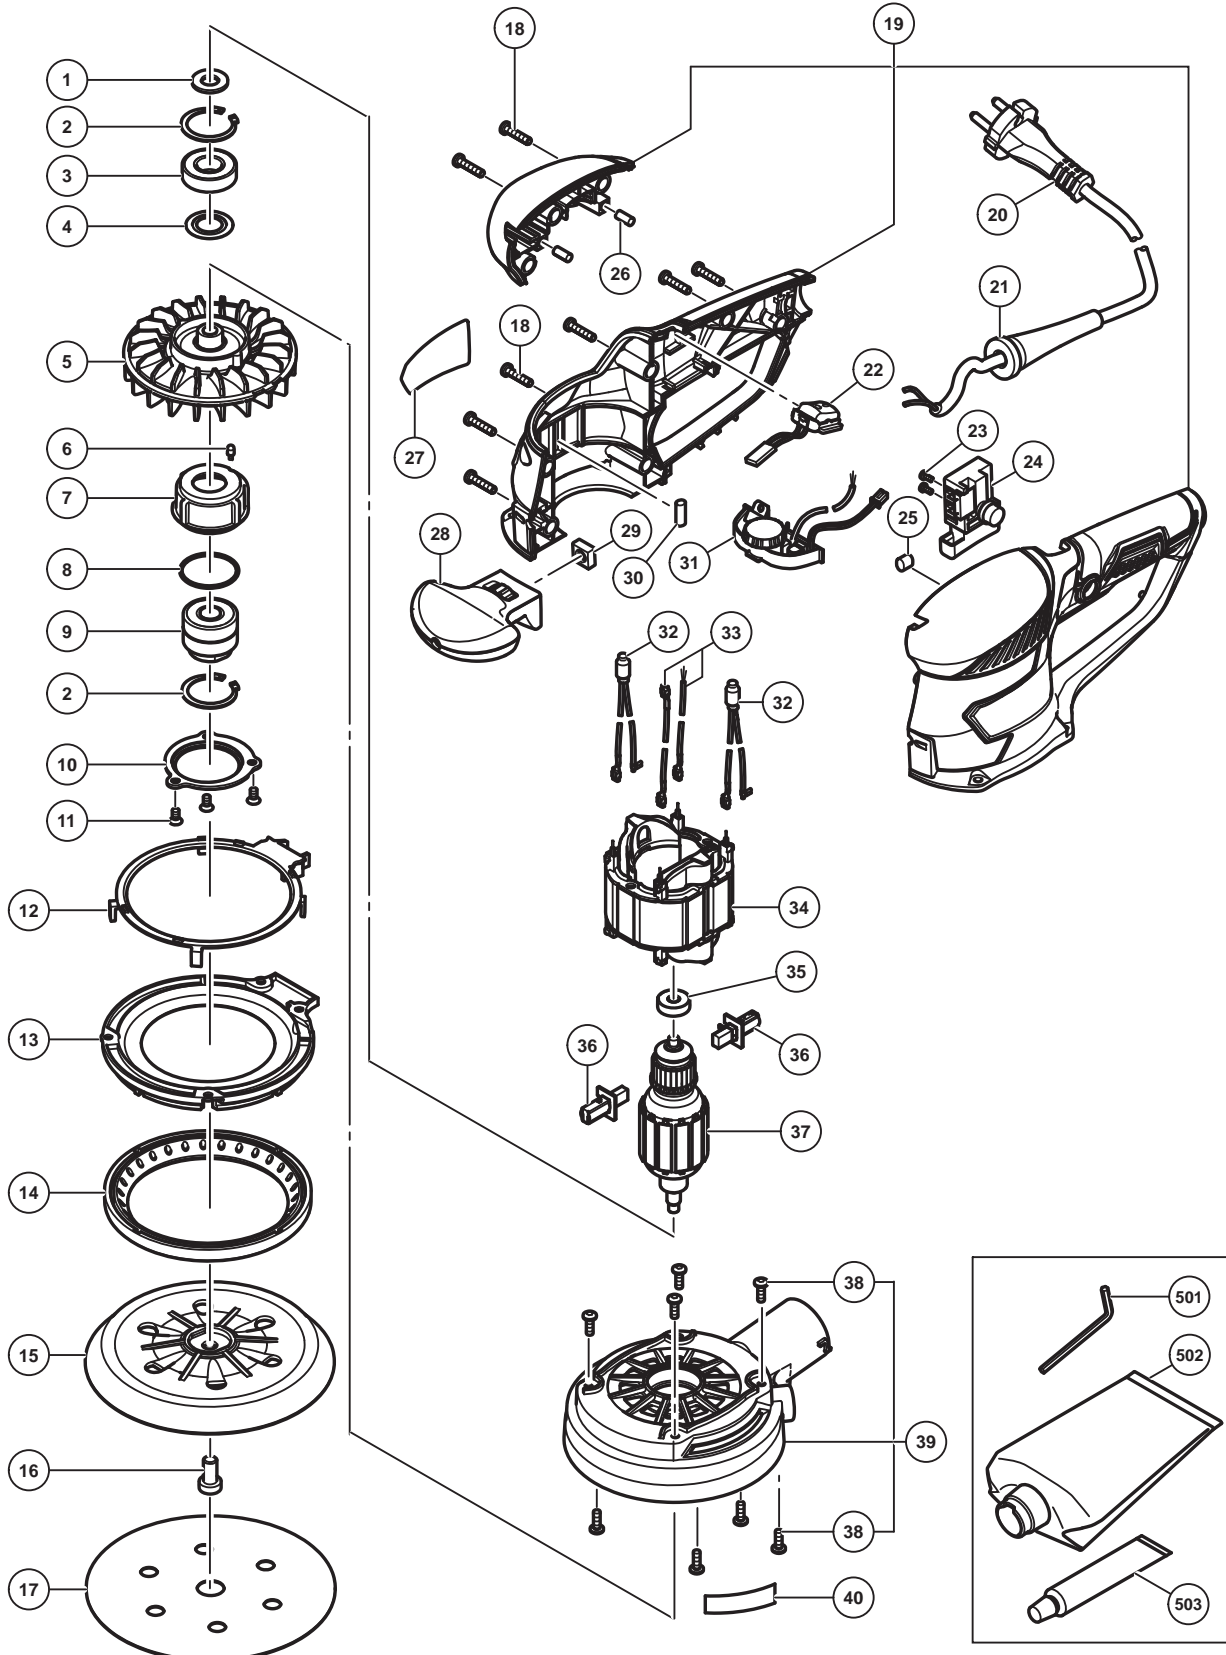

ELECTRIC TOOL PARTS LIST

RANDOM ORBIT SANDER
Model SV 15YC

2017. 5. 11
(E1)

PARTS

SV 15YC

ITEM NO.	CODE NO.	DESCRIPTION	NO. USED	REMARKS	
1	371825	WASHER	1		
2	371826	RETAINING RING	2		
3	371827	BALL BEARING 15 X 32 X 9	1		
4	371828	DUST WASHER	1		
5	371829	FAN	1		
6	371830	INDEX BOLT	1		
7	371831	BEARING HOLDER	1		
8	371832	O-RING	1		
9	371833	CARRIER	1		
10	371834	RETAINING SHEET	1		
11	371835	TORX FLAT SCREW M4	3		
12	371836	BAFFLE	1		
13	371837	FAN GUIDE	1		
14	371838	BRAKE RING	1		
15	371839	PAD	1		
16	371840	HEX. SOCKET HD. BOLT M8	1		
17		SANDING PAPER 150MM AA120	1		
18	371241	TAPPING SCREW ST4.2 X 19	9		
19	371846	HOUSING SET	1		
*	20	371869	CORD (EUROPE)	1	
*	20	371867	CORD (OCEANIA)	1	FOR AUS,NZL
*	20	371866	CORD (UK)	1	FOR GBR (110V)
*	20	371868	CORD (UK)	1	FOR GBR (230V)
21	371272	CORD ARMOR	1		
22	371848	TURBO BOOST SWITCH	1		
23	371853	FILLISTER HD. SCREW M3	2		
24	371854	SWITCH	1		
25	371849	BB RUBBER PLUG	2		
26	371251	RUBBER	2		
27		NAME PLATE	1		
28	371850	SIDE HANDLE	1		
29	371851	SQUARE NUT	1		
30	371852	STATOR RUBBER PLUG	1		
*	31	371844	CONTROLLER	1	
*	31	371843	CONTROLLER	1	FOR GBR (110V)
32	371841	CHOKE COIL	2		
33	371842	INTERNAL WIRE SET	1		
*	34	371856	STATOR	1	
*	34	371855	STATOR	1	FOR GBR (110V)
35	371857	BALL BEARING 6 X 19 X 6	1		
*	36	371859	CARBON BRUSH (1 PAIR)	2	
*	36	371858	CARBON BRUSH (1 PAIR)	2	FOR GBR (110V)
*	37	371861	ARMATURE	1	
*	37	371860	ARMATURE	1	FOR GBR (110V)
38	371862	TORX SCREW M4	8		
39	371863	BEARING FLANGE ASS'Y	1	INCLUD.38	
40	371864	INDICATION LABEL	1		